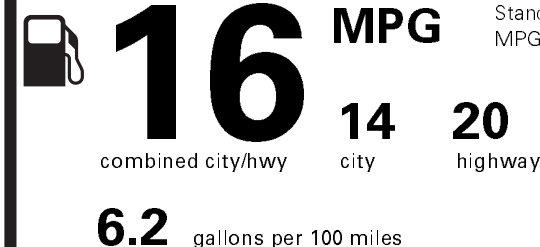

INCLUDED ON THIS VEHICLE

(MSRP)

EQUIPMENT GROUP 600A

- POWER MOONROOF
- POWER RUNNING BOARDS STAINLES
- NAVIGATION SYSTEM

OPTIONAL EQUIPMENT/OTHER

- 2015 MODEL YEAR
- RUBY RED METALLIC TINTED CLEAR 395.00
- 285/45R22 AS BSW NO CHARGE
- CALIFORNIA EMISSIONS SYSTEM NO CHARGE
- 22" POLISHED ALUMINUM WHEEL 2,180.00
- CONTINUOUS CONTROL SUSPENSION NO CHARGE
- FRONT LICENSE PLATE BRACKET NO CHARGE
- TAG 042D554 J PERRY 0

PRICE INFORMATION

BASE PRICE	\$64,320.00
TOTAL OPTIONS/OTHER	2,575.00
TOTAL VEHICLE & OPTIONS/OTHER	66,895.00
DESTINATION & DELIVERY	1,195.00

EPA DOT Fuel Economy and Environment

Gasoline Vehicle

Fuel Economy

You spend
\$5,500

more in fuel costs over 5 years compared to the average new vehicle.

Annual fuel cost
\$3,300

Fuel Economy & Greenhouse Gas Rating (tailpipe only) Smog Rating (tailpipe only)

This vehicle emits 543 grams CO₂ per mile. The best emits 0 grams per mile (tailpipe only). Producing and distributing fuel also create emissions; learn more at fueleconomy.gov.