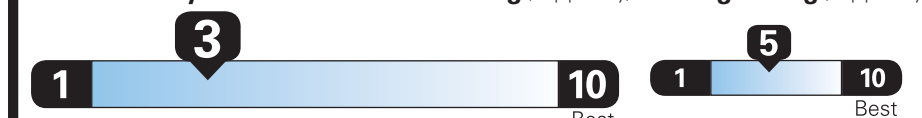

Fuel Economy & Greenhouse Gas Rating (tailpipe only) Smog Rating (tailpipe only)

This vehicle emits 543 grams CO₂ per mile. The best emits 0 grams per mile (tailpipe only). Producing and distributing fuel also create emissions; learn more at fueleconomy.gov.

Actual results will vary for many reasons, including driving conditions and how you drive and maintain your vehicle. The average new vehicle gets 24 MPG and costs $11,000 to fuel over 5 years. Cost estimates are based on 15,000 miles per year at $3.50 per gallon. MPGe is miles per gasoline gallon equivalent. Vehicle emissions are a significant cause of climate change and smog.

fueleconomy.gov

Calculate personalized estimates and compare vehicles

GOVERNMENT 5-STAR SAFETY RATINGS

Overall Vehicle Score To Be Rated

Based on the combined ratings of frontal, side and rollover. Should ONLY be compared to other vehicles of similar size and weight.

Frontal Crash	Driver Passenger	To Be Rated To Be Rated

Based on the risk of injury in a frontal impact. Should ONLY be compared to other vehicles of similar size and weight.

Side Crash	Front seat Rear seat	To Be Rated To Be Rated

Based on the risk of injury in a side impact.

Rollover ★ ★ ★ ★

Based on the risk of rollover in a single-vehicle crash.

Star ratings range from 1 to 5 stars (★★★★★), with 5 being the highest.

Source: National Highway Traffic Safety Administration (NHTSA).

www.safercar.gov or 1-888-327-4236

SOLD TO FORD MOTOR CREDIT COMPANY 25098 Brest Road Taylor MI 48180	892 05N	RAMP ONE CH27	DEALER NO. 892 05N	TOTAL MSRP $68,090.00
SHIP TO (IF OTHER THAN SOLD TO) Motor City Solutions West 111 West Griffith Street Gardena CA	88 NM9	RAMP TWO	FINAL ASSEMBLY PLANT KENTUCKY	
SHIP THROUGH	METHOD OF TRANSP. CONVOY	ITEM #: 89-2554 O/T D	FA051 N RB 2X 520 000352 01 05 15	

This label is affixed pursuant to the Federal Automobile Information Disclosure Act. Gasoline, License, and Title Fees, State and Local taxes are not included. Dealer installed options or accessories are not included unless listed above.