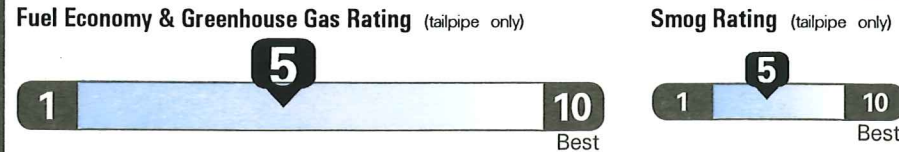

This vehicle emits 423 grams CO2 per mile. The best emits 0 grams per mile (tailpipe only). Producing and distributing fuel also create emissions; learn more at fuelconomy.gov.

Actual results will vary for many reasons, including driving conditions and how you drive and maintain your vehicle. The average new vehicle gets 24 MPG and costs $11,000 to fuel over 5 years. Cost estimates are based on 15,000 miles per year at $3.50 per gallon. MPGe is miles per gasoline gallon equivalent. Vehicle emissions are a significant cause of climate change and smog.

fuelconomy.gov
Calculate personalized estimates and compare vehicles

DELIVERY PROCESSING AND HANDLING FEE 885.00

TOTAL $42,193.00

The New Vehicle Limited Warranty provides 3-year/36,000 mile basic coverage, 5-year/60,000 mile powertrain coverage, plus 5-year/unlimited mile corrosion perforation coverage. See Warranty and Maintenance Guide for details. An extended service contract may be available for the vehicle. Ask dealer for details. Manufacturer's suggested retail price includes manufacturer's recommended pre-delivery service. Gasoline, license and title fees, applicable federal, state and local taxes and dealer and distributor installed options and accessories are not included in the manufacturer's suggested retail price.

ToyotaCare, which covers normal factory scheduled maintenance for two years or 25,000 miles, whichever occurs first, is included as part of the sales price of the vehicle for qualifying buyers. See participating dealer for eligibility and coverage details.

Dealer Name / Address: 04233 TOYOTA MTR SALES USA, INC
19001 S. WESTERN AVENUE TORRANCE CA90501
Ship to: 05999 DENVER REGION
9676 MAROON CIRCLE ENGLEWOOD CO80112